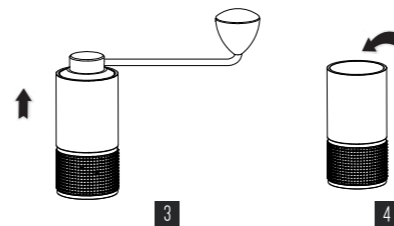

Screw the container back in place and remove the lid to add your coffee beans.