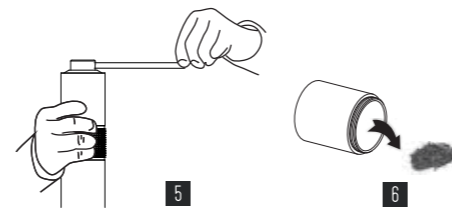

Put the lid back in place and grind. Unscrew the container to take out the ground coffee.